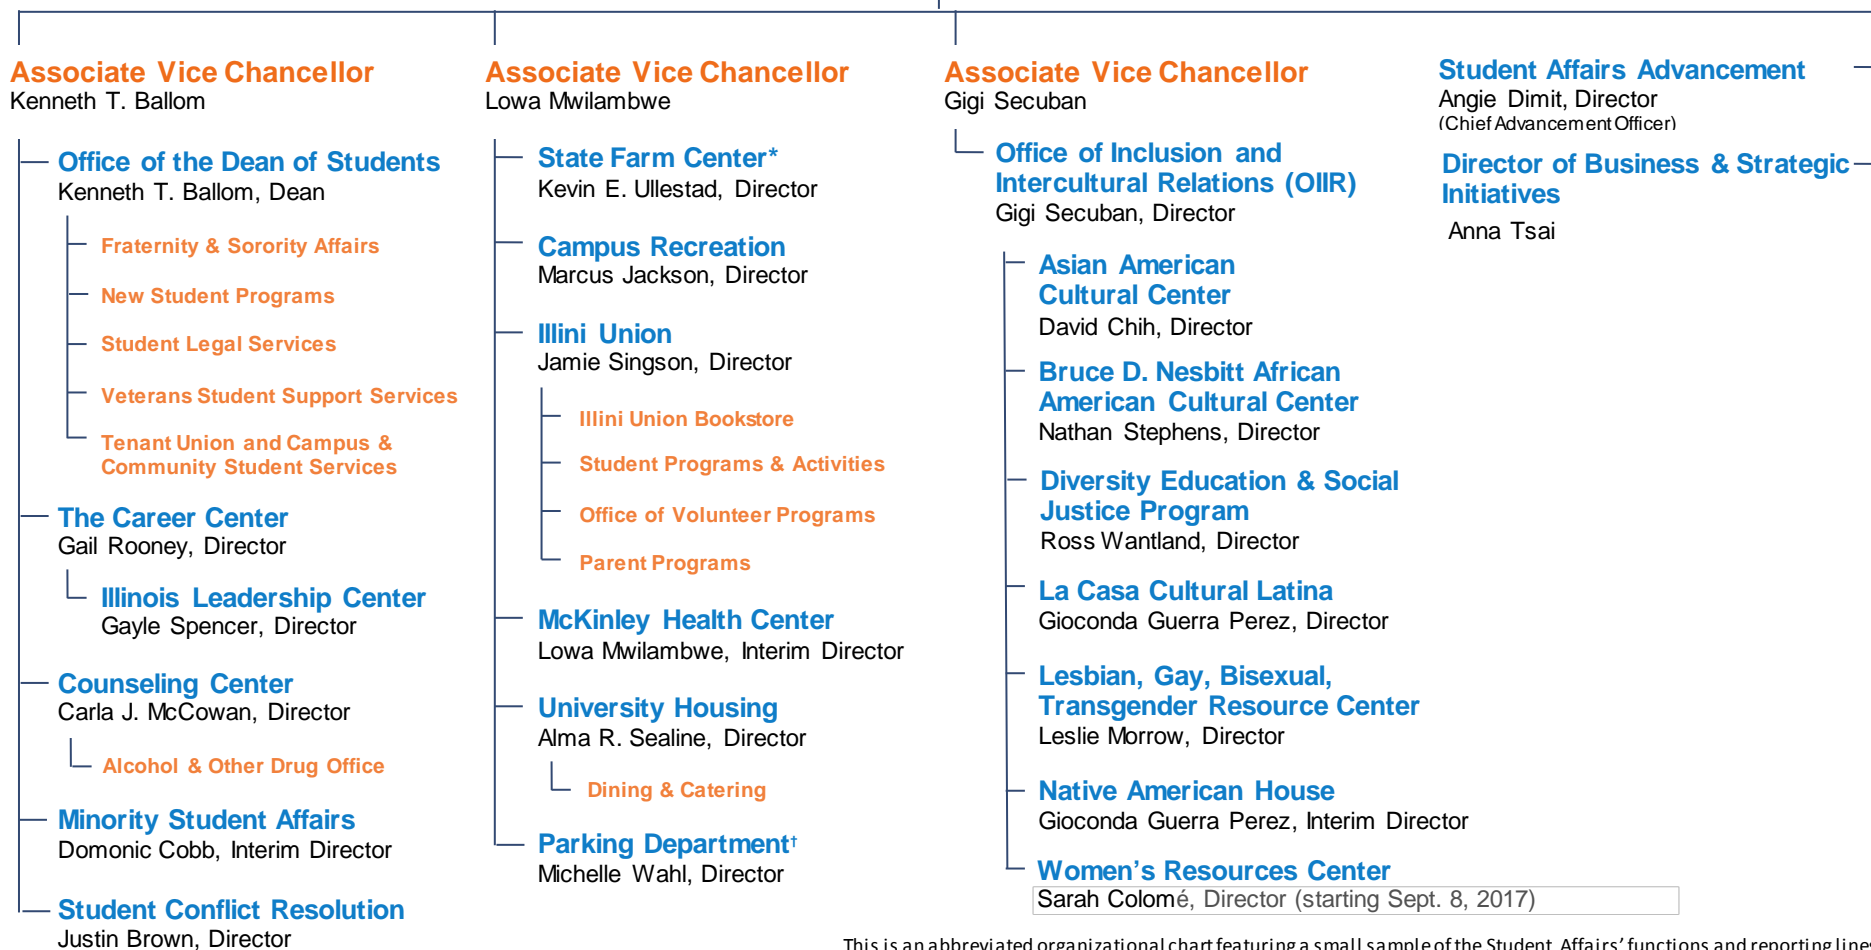

Dr. Danita Brown Young
Vice Chancellor for Student Affairs

This is an abbreviated organizational chart featuring a small sample of the Student Affairs' functions and reporting lines.

* State Farm Center co-managed by Student Affairs & the Division of Intercollegiate Athletics.