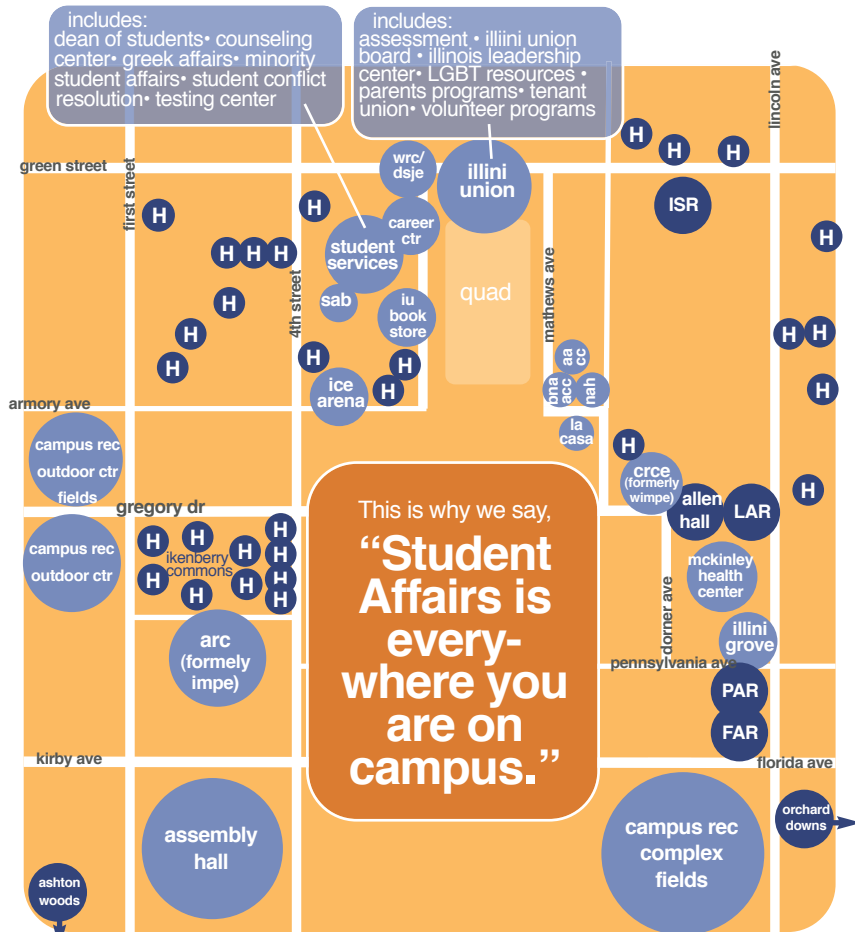

# student affairs facility map

# facilities/units in student affairs

includes:  
dean of students • counseling center • greek affairs • minority student affairs • student conflict resolution • testing center

includes:  
assessment • illini union board • illinois leadership center • LGBT resources • parents programs • tenant union • volunteer programs

This is why we say,  
**“Student Affairs is everywhere you are on campus.”**

[studentaffairs.illinois.edu](http://studentaffairs.illinois.edu)

**Student Affairs is everywhere you are on campus!**